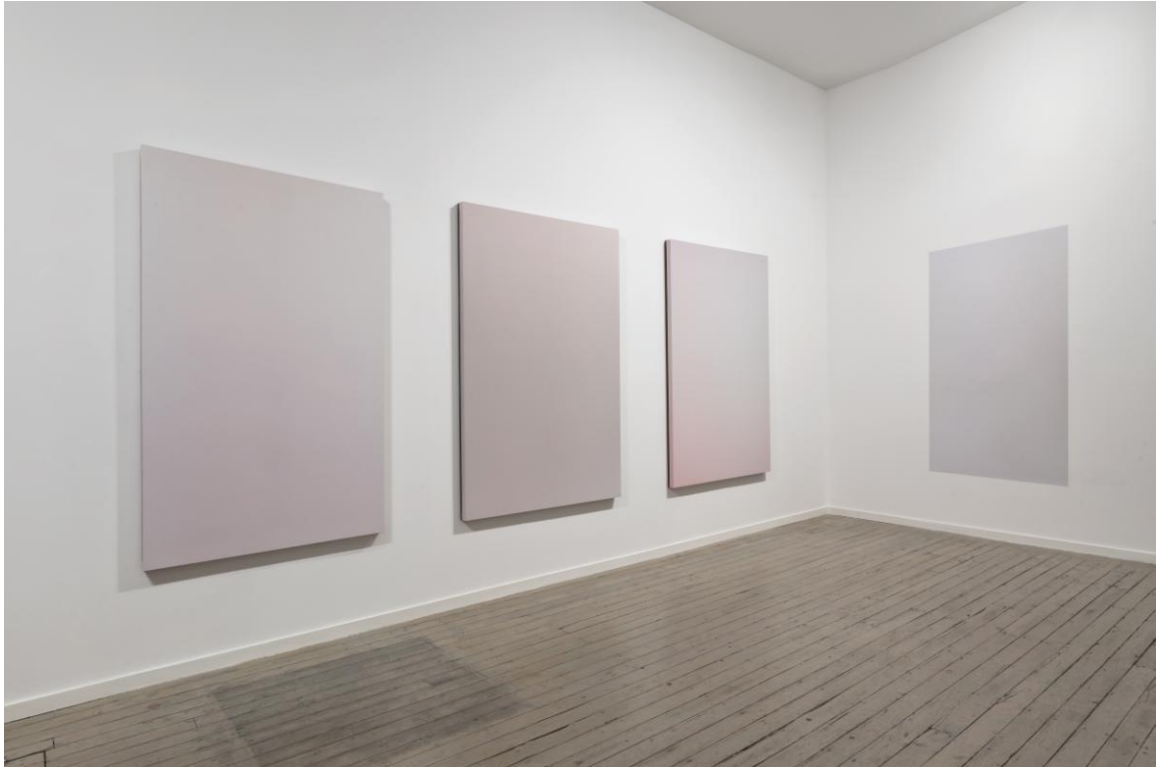

Scott Lyall
Installation View, 2014

Scott Lyall
Black Glass (οίνοπα πόντον), 2014
UV-curable ink print on laminated glass, ink infused laminate, wood frame
173 x 122 cm

Scott Lyall

Black Glass (οίνοπα πόντον), 2014

UV-curable ink print on laminated glass, ink infused laminate, wood frame

173 x 122 cm

Scott Lyall

Black Glass (οίνοπα πόντον), 2014

UV-curable ink print on laminated glass, ink infused laminate, wood frame
173 x 122 cm

Scott Lyall
Black Glass (οίνοπα πόντον), 2014
UV-curable ink print on laminated glass, ink infused laminate, wood frame
173 x 122 cm

Scott Lyall
detail of Installation

Scott Lyall
Magnitude (roses/pink), 2014
UV-curable ink on prepared linen, acrylic latex, mdf support
244 x 183 cm

Scott Lyall
Installation View, 2014

Scott Lyall
nude, 2011
UV-curable ink on prepared linen, acrylic latex, mdf support
168 x 119 cm

Scott Lyall
nude, 2011
UV-curable ink on prepared linen, acrylic latex, mdf support
168 x 119 cm