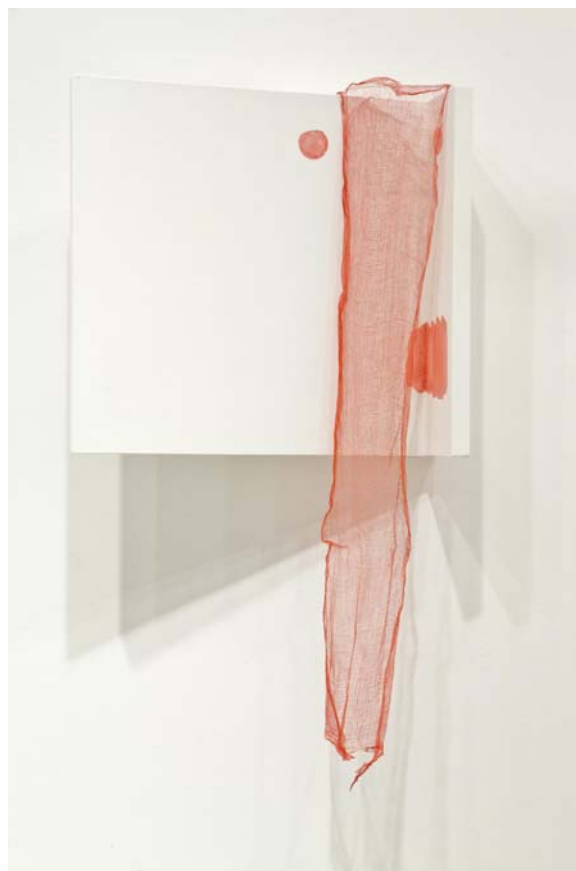

Sandra Meigs  
Installation view of *The Fold Heads*  
8 paintings; acrylic on panel, mixed media, gobo light

Sandra Meigs  
*Ever So* from *The Fold Heads* 2009

Sandra Meigs  
*Gotta Go* from *The Fold Heads* 2009

Sandra Meigs  
*Hey Yo* from *The Fold Heads* 2009

Sandra Meigs  
*Pleasure's Mine* from *The Fold Heads* 2009

Sandra Meigs  
*Feelin' Fine* from *The Fold Heads* 2009

Sandra Meigs  
*Luv Ya So* from *The Fold Heads* 2009

Sandra Meigs  
*Feelin' Lo* from *The Fold Heads* 2009

Sandra Meigs  
*with Mister Whistler* from *The Fold Heads* 2009

Sandra Meigs  
*Babe (Fold Heads outcast)* 2009

Sandra Meigs  
*In the Highest Room* 2009  
acrylic on linen  
195.5 x 233.5 cm