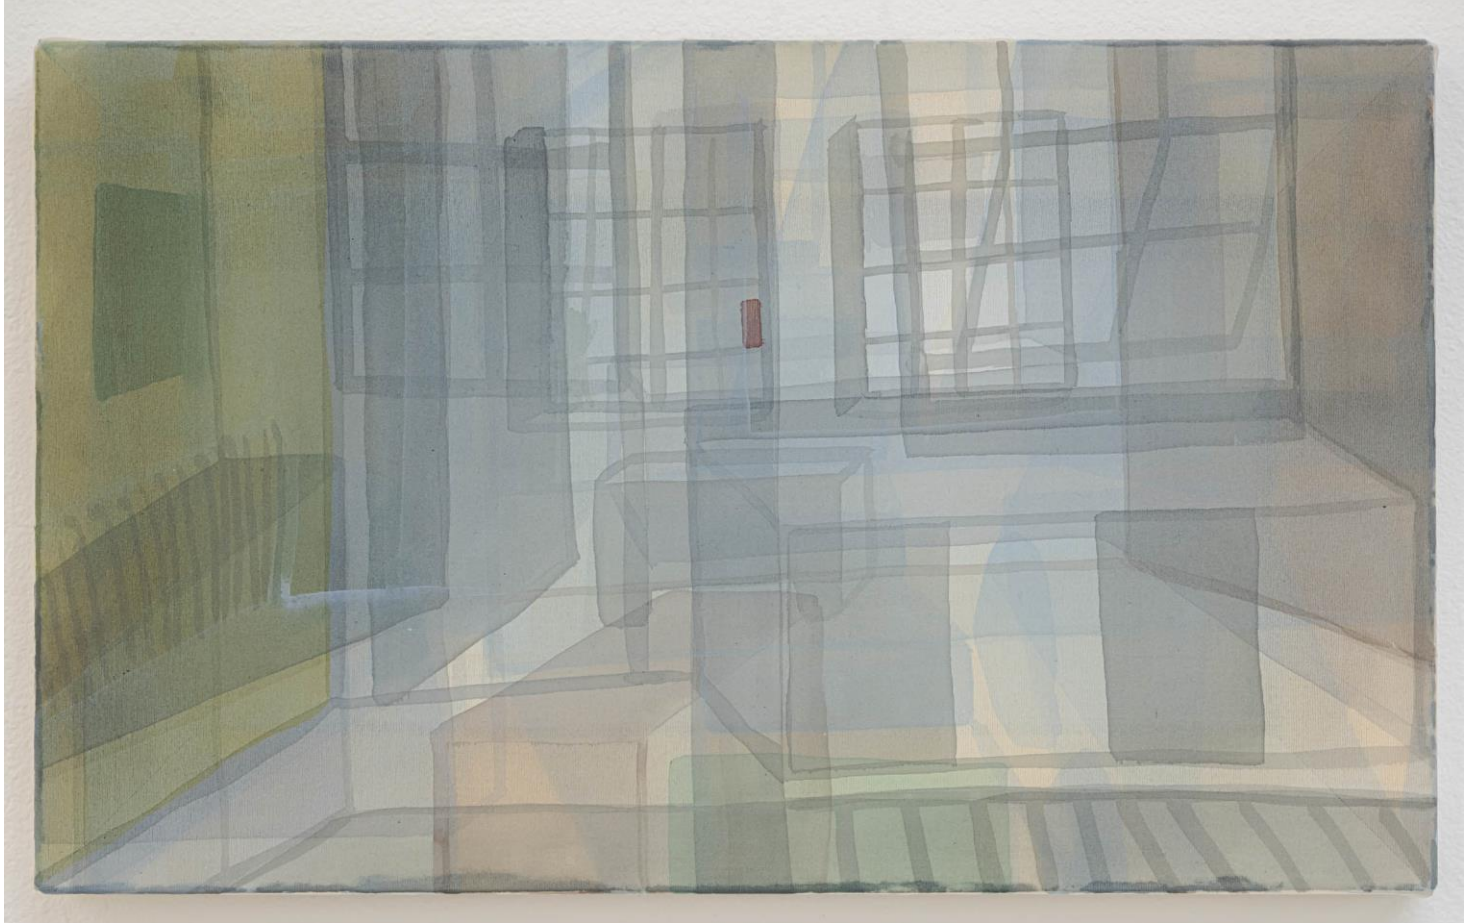

Ella Gonzales
Through, glass doors, 2026
acrylic on piña silk
8 7/8 x 11 11/16 in. (22.54 X 29.69 cm)

Ella Gonzales and Derek Sullivan
1, 3, 7
installation view, 2026

Derek Sullivan
Cicada, 2025-26
bronze, wood, hardware, nylon cord
31 x 16 ½ x 8 ½ in. (78.5 x 42 x 21.5 cm)

Derek Sullivan
detail of
Cicada, 2025-26

Ella Gonzales and Derek Sullivan
1, 3, 7
installation view, 2026

Derek Sullivan
Cicada, 2025-26
bronze, wood, hardware, nylon cord
25 x 14 x 7 in. (63.5 x 35.5 x 17.5 cm)

Derek Sullivan
detail of
Cicada, 2025-26

Ella Gonzales and Derek Sullivan
1, 3, 7
installation view, 2026

Ella Gonzales
Through, corner studio, 2026
acrylic on piña silk
8 7/8 x 14 1/2 in. (22.54 x 36.83 cm)

Ella Gonzales and Derek Sullivan
1, 3, 7
installation view, 2026

Ella Gonzales
Through, up and down, 2026
acrylic on piña silk
8 1/16 x 3 3/4 in. (20.48 x 9.53 cm)

Ella Gonzales and Derek Sullivan
1, 3, 7
installation view, 2026