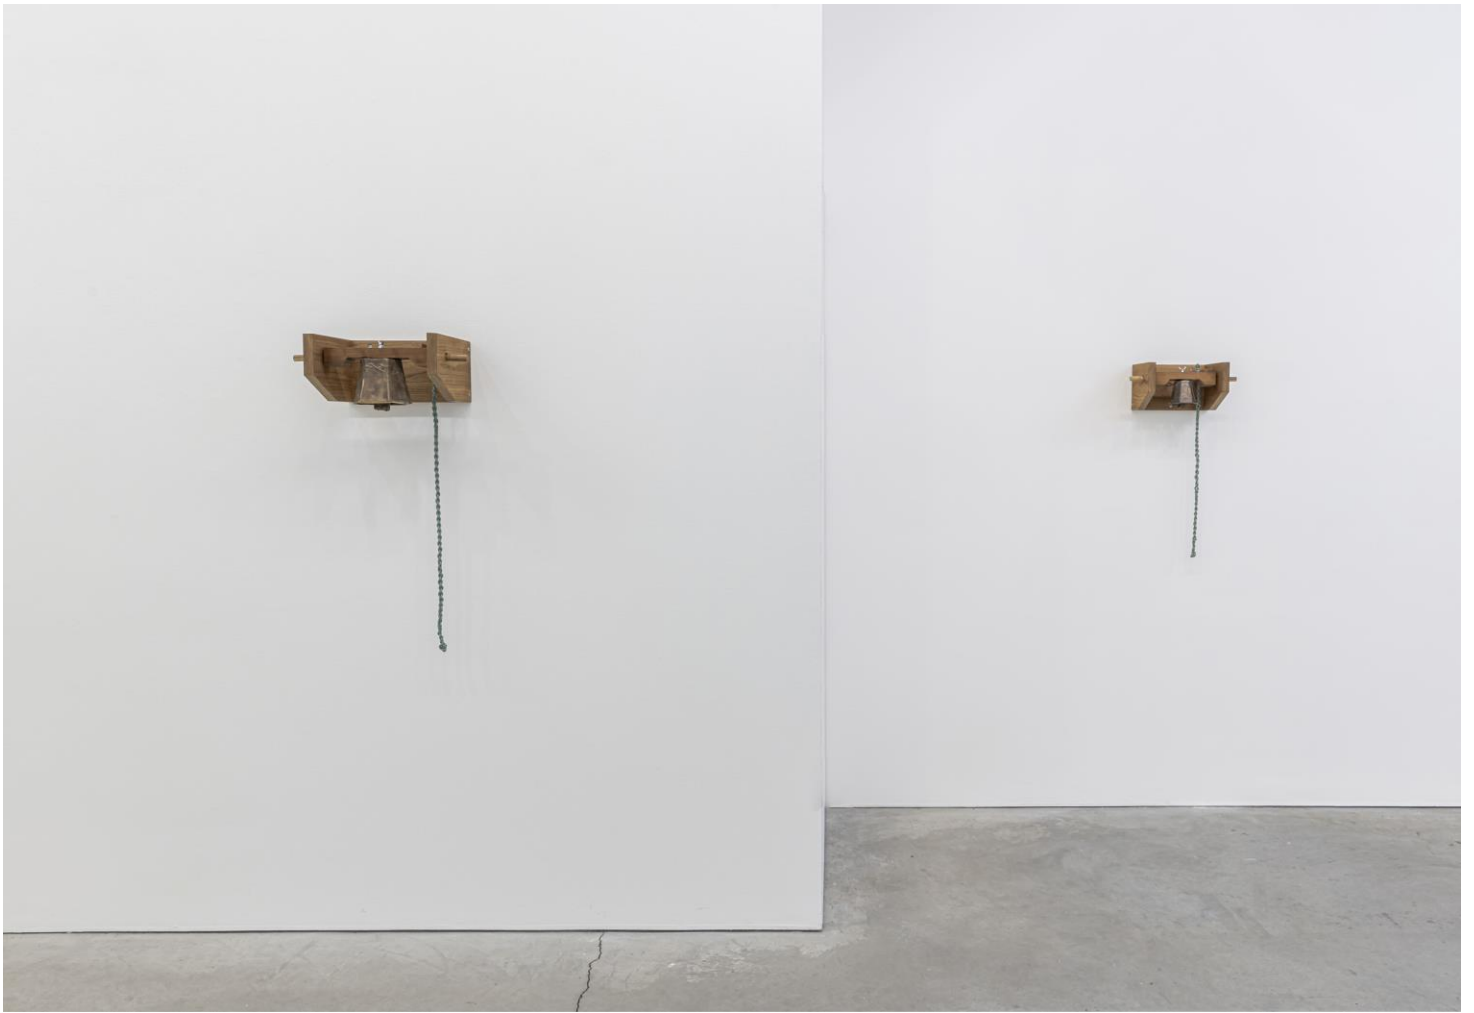

Ella Gonzales and Derek Sullivan
1, 3, 7
installation view, 2026

Ella Gonzales and Derek Sullivan
1, 3, 7
installation view, 2026

Ella Gonzales
Through, 137, 2026
acrylic on piña silk
8 15/16 x 32 13/16 in. (22.70 x 83.34 cm)

Ella Gonzales
Through, glass doors, 2026
acrylic on piña silk
8 7/8 x 11 11/16 in. (22.54 X 29.69 cm)

Ella Gonzales and Derek Sullivan
1, 3, 7
installation view, 2026

Derek Sullivan
Cicada, 2025-26
bronze, wood, hardware, nylon cord
31 x 16 ½ x 8 ½ in. (78.5 x 42 x 21.5 cm)

Derek Sullivan
detail of
Cicada, 2025-26

Ella Gonzales and Derek Sullivan
1, 3, 7
installation view, 2026

Derek Sullivan
Cicada, 2025-26
bronze, wood, hardware, nylon cord
25 x 14 x 7 in. (63.5 x 35.5 x 17.5 cm)

Derek Sullivan
detail of
Cicada, 2025-26

Ella Gonzales and Derek Sullivan
1, 3, 7
installation view, 2026

Ella Gonzales
Through, corner studio, 2026
acrylic on piña silk
8 7/8 x 14 1/2 in. (22.54 x 36.83 cm)