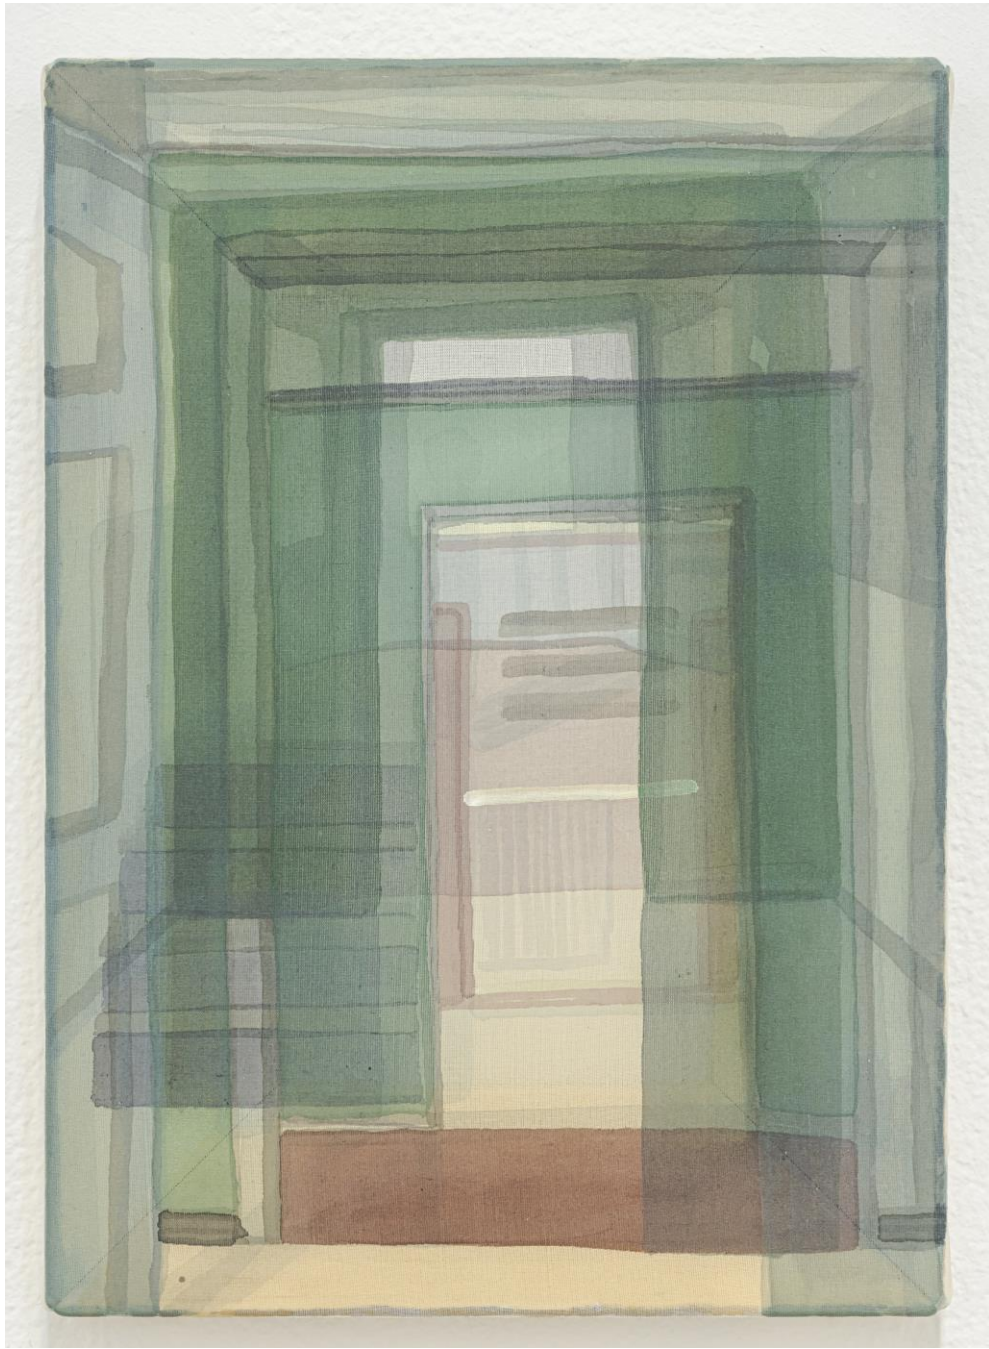

Ella Gonzales and Derek Sullivan
1, 3, 7
installation view, 2026

Ella Gonzales and Derek Sullivan
1, 3, 7
installation view, 2026

Ella Gonzales
Through, 137, 2026
acrylic on piña silk
8 15/16 x 32 13/16 in. (22.70 x 83.34 cm)

Ella Gonzales
Through, current, 2026
acrylic on piña silk
8 7/8 x 6 3/8 in. (22.54 x 16.19 cm)

Derek Sullivan
#182, *Off-centre*, 2026
coloured pencil and Flashe on Rising Museumboard
55 x 41 1/4 in. (139.5 x 104.5 cm)

Ella Gonzales
Through, glass doors, 2026
acrylic on piña silk
8 7/8 x 11 11/16 in. (22.54 X 29.69 cm)

Ella Gonzales and Derek Sullivan
1, 3, 7
installation view, 2026

Derek Sullivan
Cicada, 2025-26
bronze, wood, hardware, nylon cord
31 x 16 ½ x 8 ½ in. (78.5 x 42 x 21.5 cm)

Derek Sullivan
detail of
Cicada, 2025-26

Ella Gonzales and Derek Sullivan
1, 3, 7
installation view, 2026

Derek Sullivan
Cicada, 2025-26
bronze, wood, hardware, nylon cord
25 x 14 x 7 in. (63.5 x 35.5 x 17.5 cm)