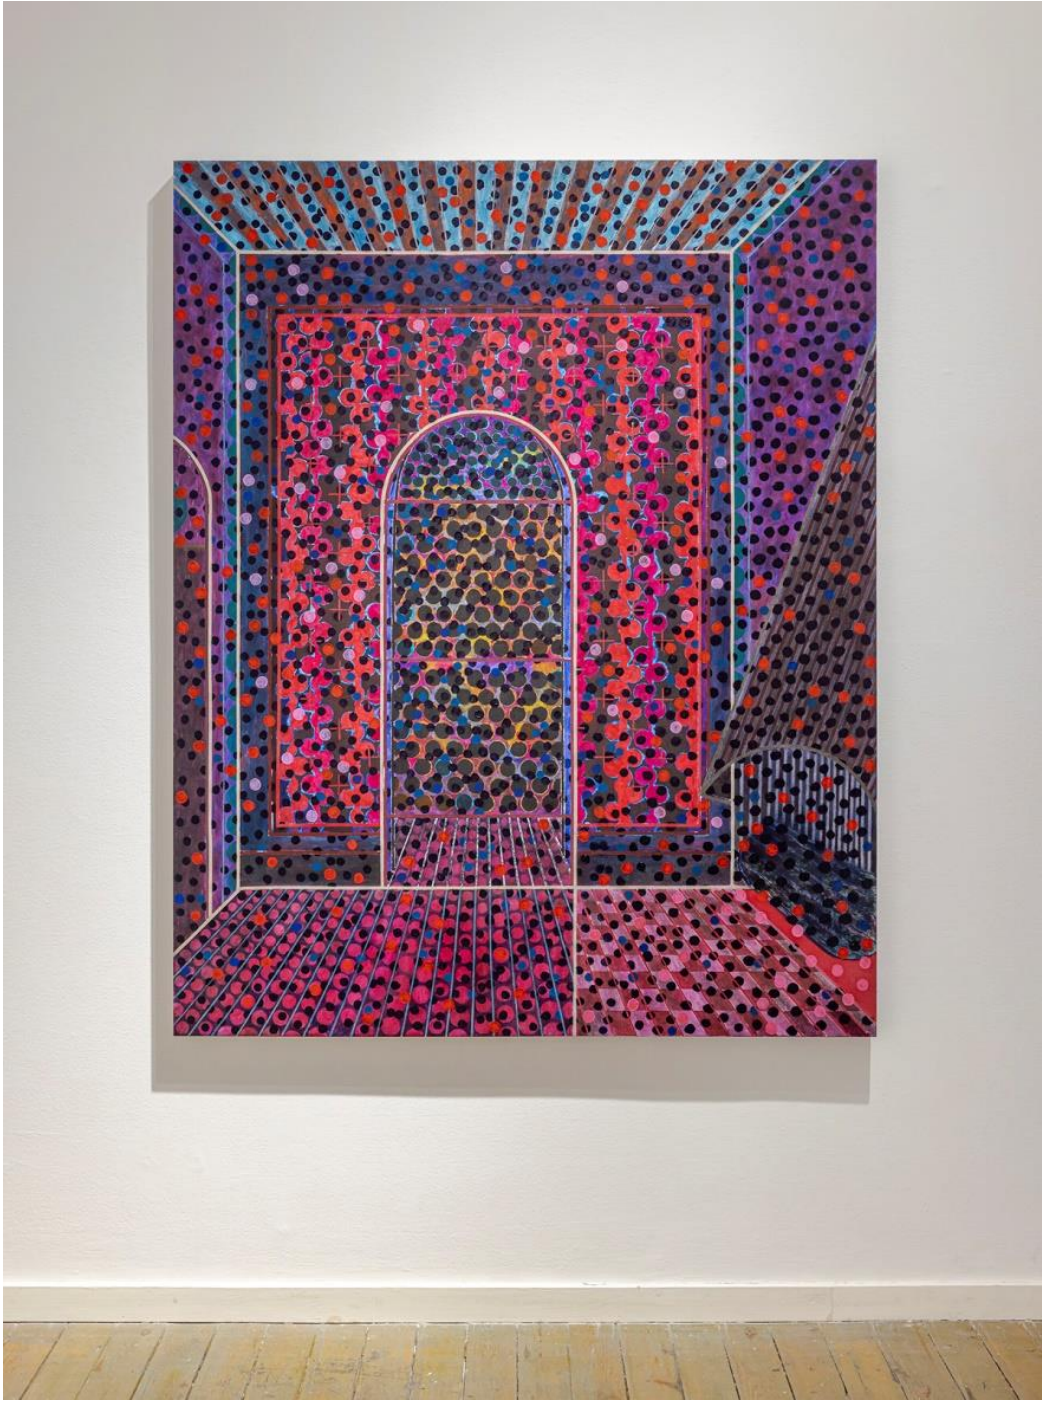

Surabhi Ghosh  
*What's mine is mine*, 2024  
acrylic paint, reclaimed fabric, steel hardware  
100 x 48 x 16 cm

Patrick Howlett  
*Growing Pane*, 2019-22  
distemper and oil on linen  
203 x 178 cm

Surabhi Ghosh  
*Under the cowl*, 2024  
acrylic paint, reclaimed fabric, found wood object, staples  
94 x 21 x 15 cm

Surabhi Ghosh  
*Upturn*, 2024  
acrylic paint, reclaimed fabric, grommets  
92 x 67 x 15 cm

Patrick Howlett  
*The Makers (Fresh Cheese)*, 2022  
distemper, egg tempera and oil on linen on wood panel  
61 x 51 cm

Surabhi Ghosh and Patrick Howlett  
*Leaking Logic*  
installation view, 2024

Patrick Howlett  
*Gift from Venice (1)*, 2024  
distemper, metal foil and oil on linen on wood panel  
122 x 30.5 cm

Patrick Howlett  
*Shadow Vision*, 2023  
distemper and oil on linen on wood panel  
61 x 51 cm

Surabhi Ghosh  
*Stiff lipped*, 2024  
acrylic paint, reclaimed fabric, grommets  
80 x 84 x 12 cm

Patrick Howlett  
*Night Limbo*, 2024  
distemper, ink and oil on linen on wood panel  
152.5 x 122 cm