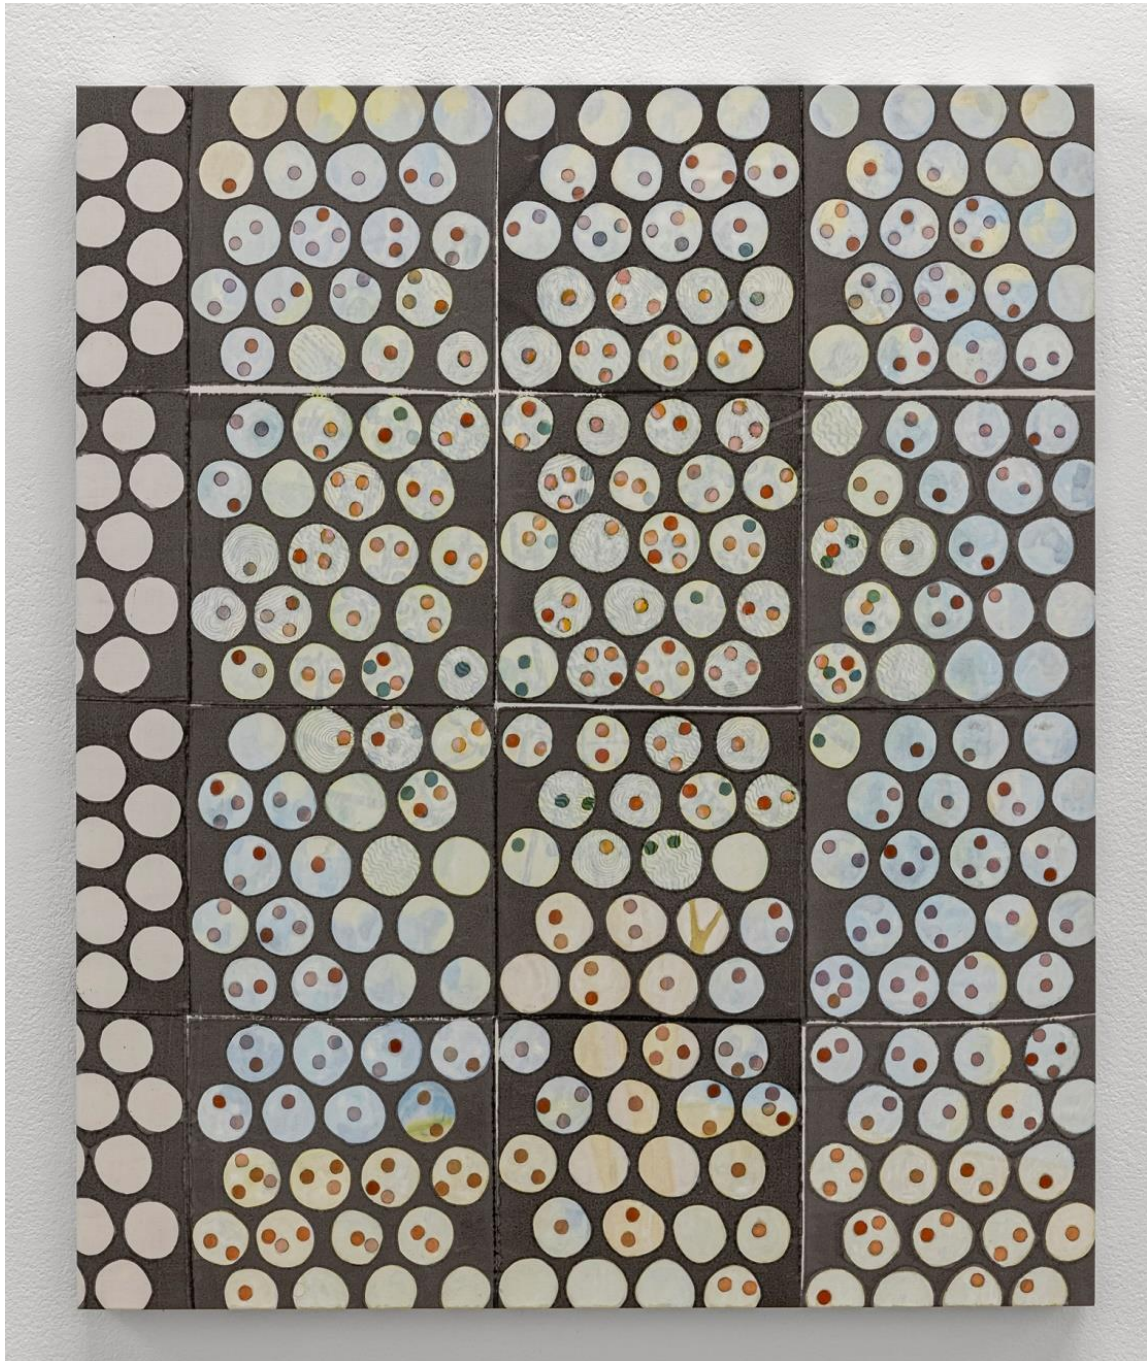

Surabhi Ghosh and Patrick Howlett  
*Leaking Logic*  
installation view, 2024

Surabhi Ghosh and Patrick Howlett  
*Fruit Tree, 2023*

Surabhi Ghosh, *What's mine is mine, 2024*

Surabhi Ghosh and Patrick Howlett  
*Fruit Tree*, 2023  
watercolour and gouache on screen-print on cotton  
61 x 51 cm

Surabhi Ghosh  
*What's mine is mine*, 2024  
acrylic paint, reclaimed fabric, steel hardware  
100 x 48 x 16 cm

Patrick Howlett  
*Growing Pane*, 2019-22  
distemper and oil on linen  
203 x 178 cm

Surabhi Ghosh  
*Under the cowl*, 2024  
acrylic paint, reclaimed fabric, found wood object, staples  
94 x 21 x 15 cm

Patrick Howlett  
*Humoural (2)*, 2022  
distemper, egg tempera, ink and oil on linen on wood panel  
122 x 30.5 cm

Surabhi Ghosh and Patrick Howlett  
*Leaking Logic*  
installation view, 2024

Surabhi Ghosh  
*Kali's tongue*, 2024  
acrylic paint, reclaimed fabric, reclaimed MDF, steel hardware  
96 x 53 x 43 cm

Surabhi Ghosh  
*Slip tongue*, 2024  
acrylic paint, reclaimed fabric, reclaimed MDF, steel hardware  
66 x 15 x 35 cm

Patrick Howlett  
*Humoural (1)*, 2022  
distemper, egg tempera and oil on linen on wood panel  
122 x 30.5 cm