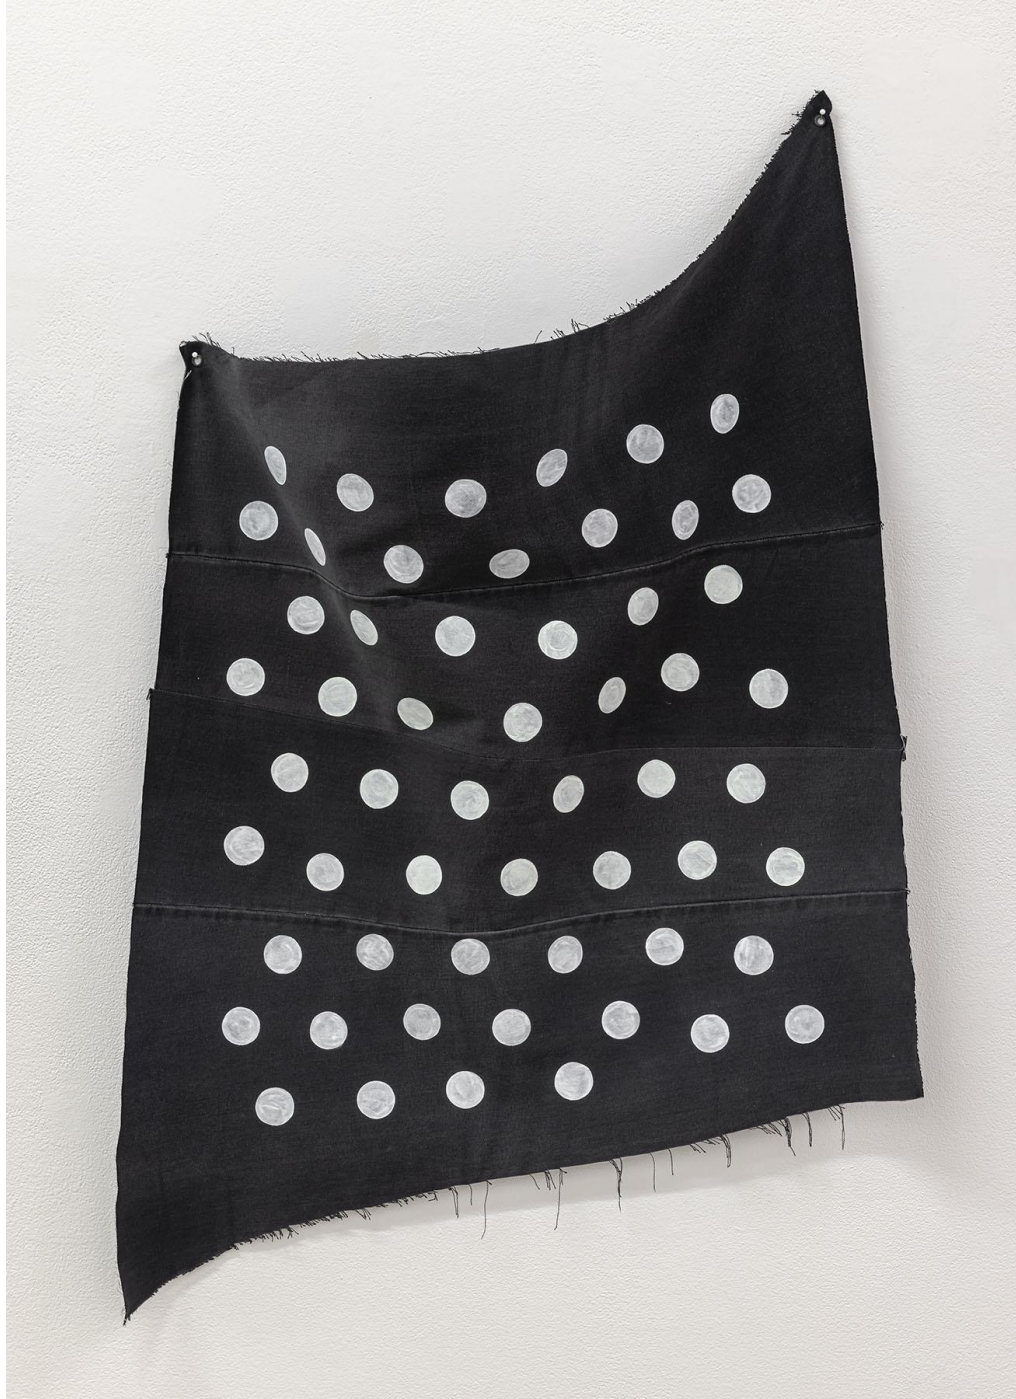

Patrick Howlett
September Surplus (Old Cheese), 2022-24
distemper, egg tempera and oil on linen on wood panel
61 x 51 cm

Surabhi Ghosh
Upturn, 2024
acrylic paint, reclaimed fabric, grommets
92 x 67 x 15 cm