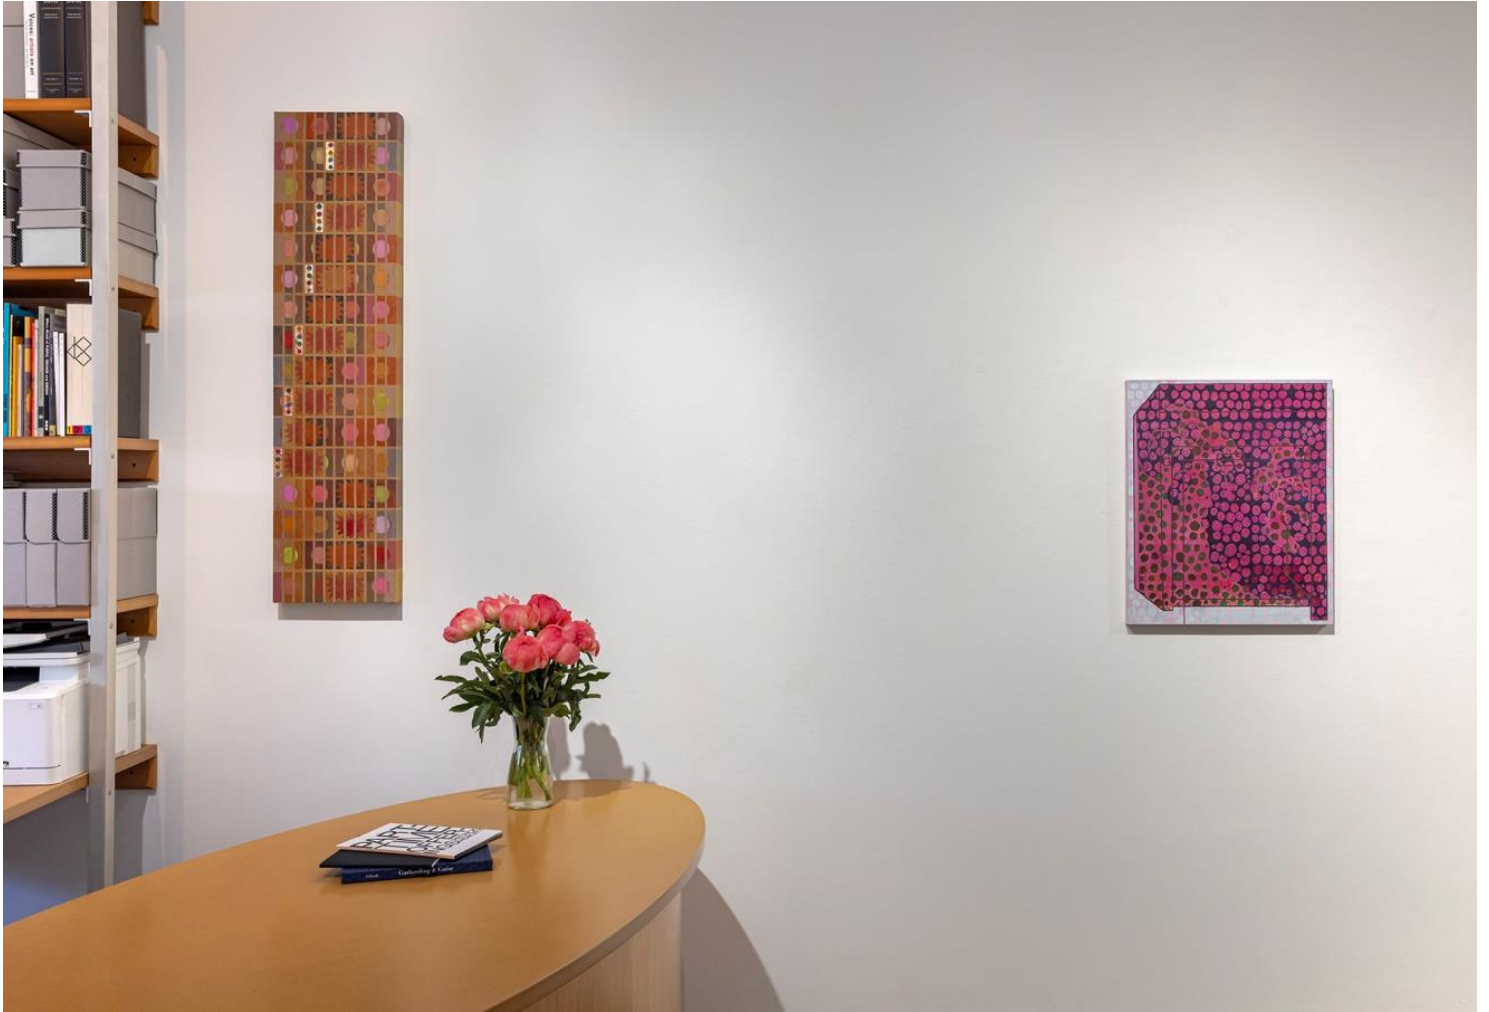

Patrick Howlett
Humoural (1), 2022
distemper, egg tempera and oil on linen on wood panel
122 x 30.5 cm

Surabhi Ghosh and Patrick Howlett
Leaking Logic
installation view, 2024