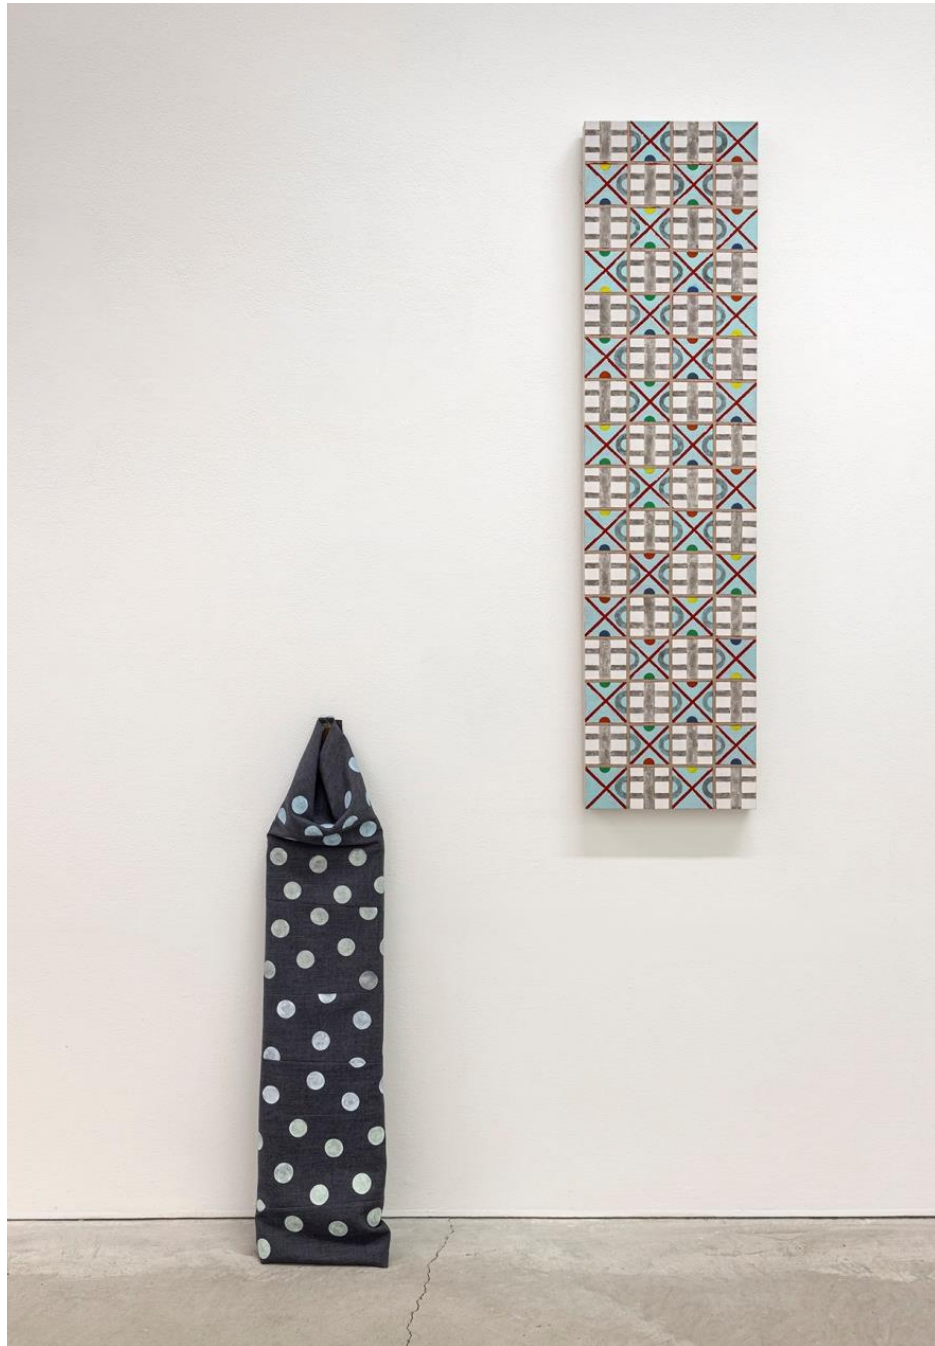

Surabhi Ghosh and Patrick Howlett  
*Leaking Logic*  
installation view, 2024

Surabhi Ghosh and Patrick Howlett  
*Fruit Tree, 2023*

Surabhi Ghosh, *What's mine is mine, 2024*

Surabhi Ghosh and Patrick Howlett  
*Fruit Tree*, 2023  
watercolour and gouache on screen-print on cotton  
61 x 51 cm

Surabhi Ghosh  
*What's mine is mine*, 2024  
acrylic paint, reclaimed fabric, steel hardware  
100 x 48 x 16 cm

Patrick Howlett  
*Growing Pane*, 2019-22  
distemper and oil on linen  
203 x 178 cm

Surabhi Ghosh  
*Under the cowl*, 2024  
acrylic paint, reclaimed fabric, found wood object, staples  
94 x 21 x 15 cm

Patrick Howlett  
*Humoural (2)*, 2022  
distemper, egg tempera, ink and oil on linen on wood panel  
122 x 30.5 cm

Surabhi Ghosh and Patrick Howlett  
*Leaking Logic*  
installation view, 2024

Surabhi Ghosh  
*Kali's tongue*, 2024  
acrylic paint, reclaimed fabric, reclaimed MDF, steel hardware  
96 x 53 x 43 cm