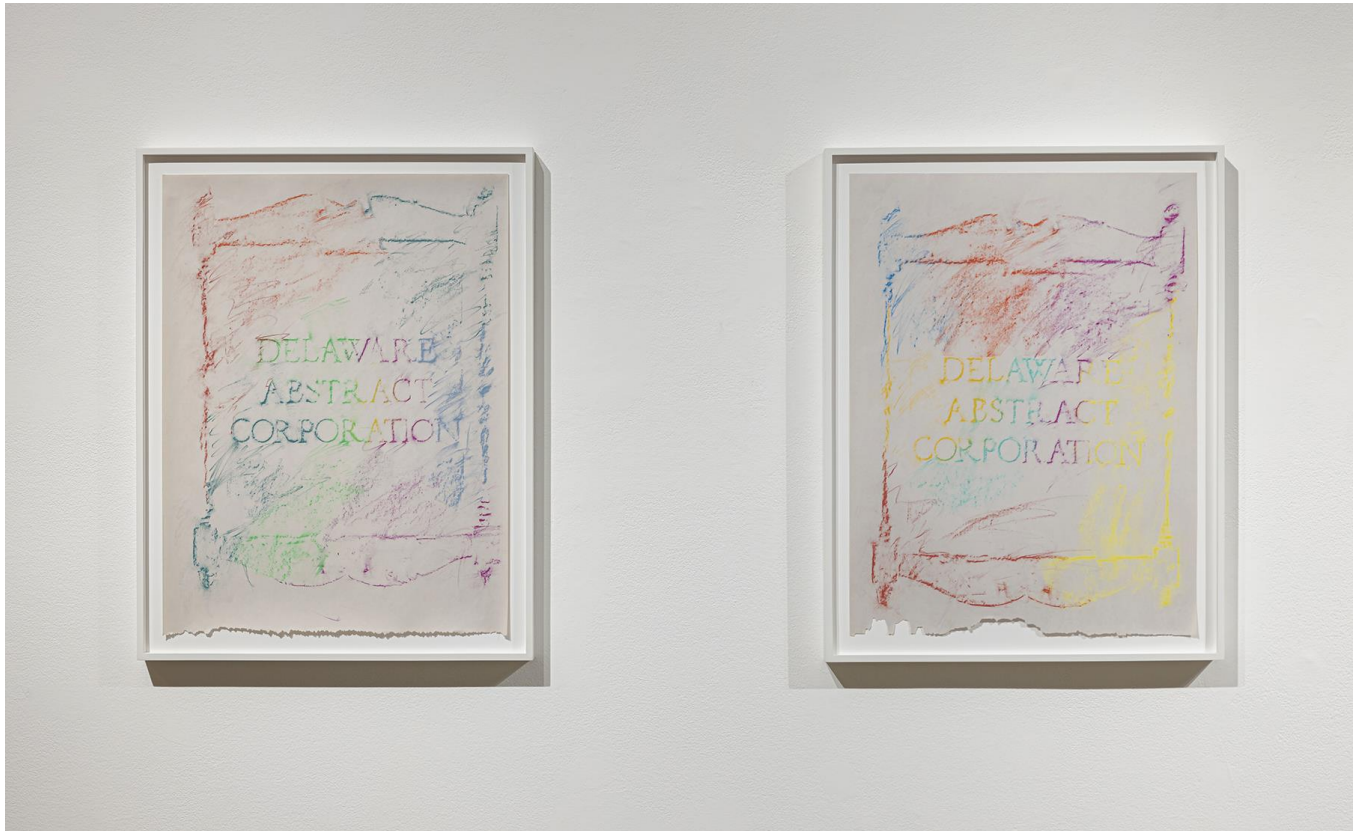

Gareth Long
Delaware Abstract Corporation
installation view, 2024

Gareth Long
Delaware Abstract Corporation
installation view, 2024