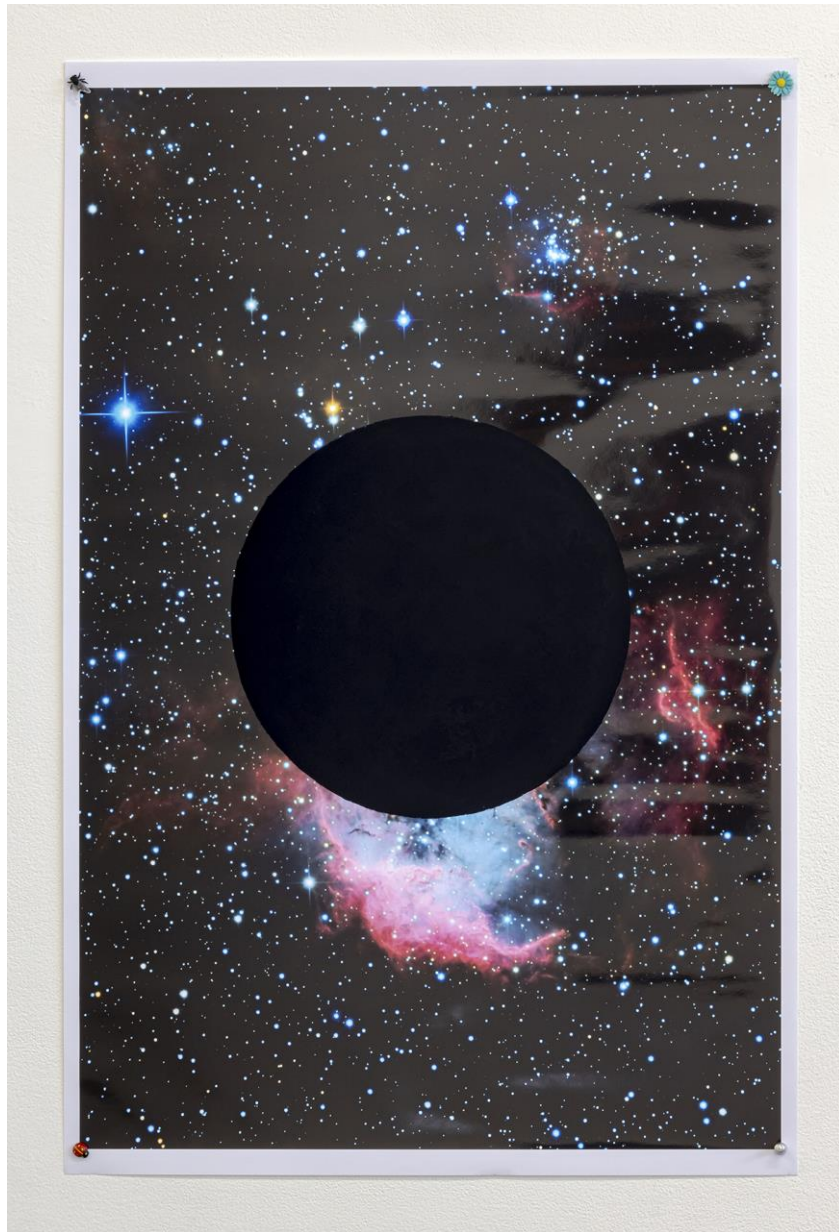

Rhonda Wepler and Trevor Mahovsky
Excavation 1 and 2, 2023 (left)
edition of 2
cut lightjet print
76 x 96.5 cm

Distant Rider, 2023 (right)
edition of 2
cut lightjet print
76 x 96.5 cm

Rhonda Wepler and Trevor Mahovsky
The Pool in the Shell
installation view, 2023

Rhonda Wepler and Trevor Mahovsky
Fall, 2023
patinated copper foil, copper nail, hair of the artist
45.5 x 12.5 x 9 cm

Rhonda Wepler and Trevor Mahovsky
Alice (rabbit hole), 2023
edition of 2
cut lightjet print
67.5 x 67.5 cm

Rhonda Wepler and Trevor Mahovsky
Idle Hands, 2022 —
patinated copper foil, silver solder repairs, copper nails
variable dimensions

Rhonda Wepler and Trevor Mahovsky
detail of *Idle Hands*, 2022 —

Rhonda Wepler and Trevor Mahovsky
Hole, 2023
found poster, found pins, ultra black paint
91.5 x 61 cm

Rhonda Wepler and Trevor Mahovsky
Hole, 2023
found poster, found pins, ultra black paint
91.5 x 61 cm

Rhonda Wepler and Trevor Mahovsky
One from another, 2022
watercolour
47 x 68.5 cm

Rhonda Wepler and Trevor Mahovsky
The Pool in the Shell
installation view, 2023