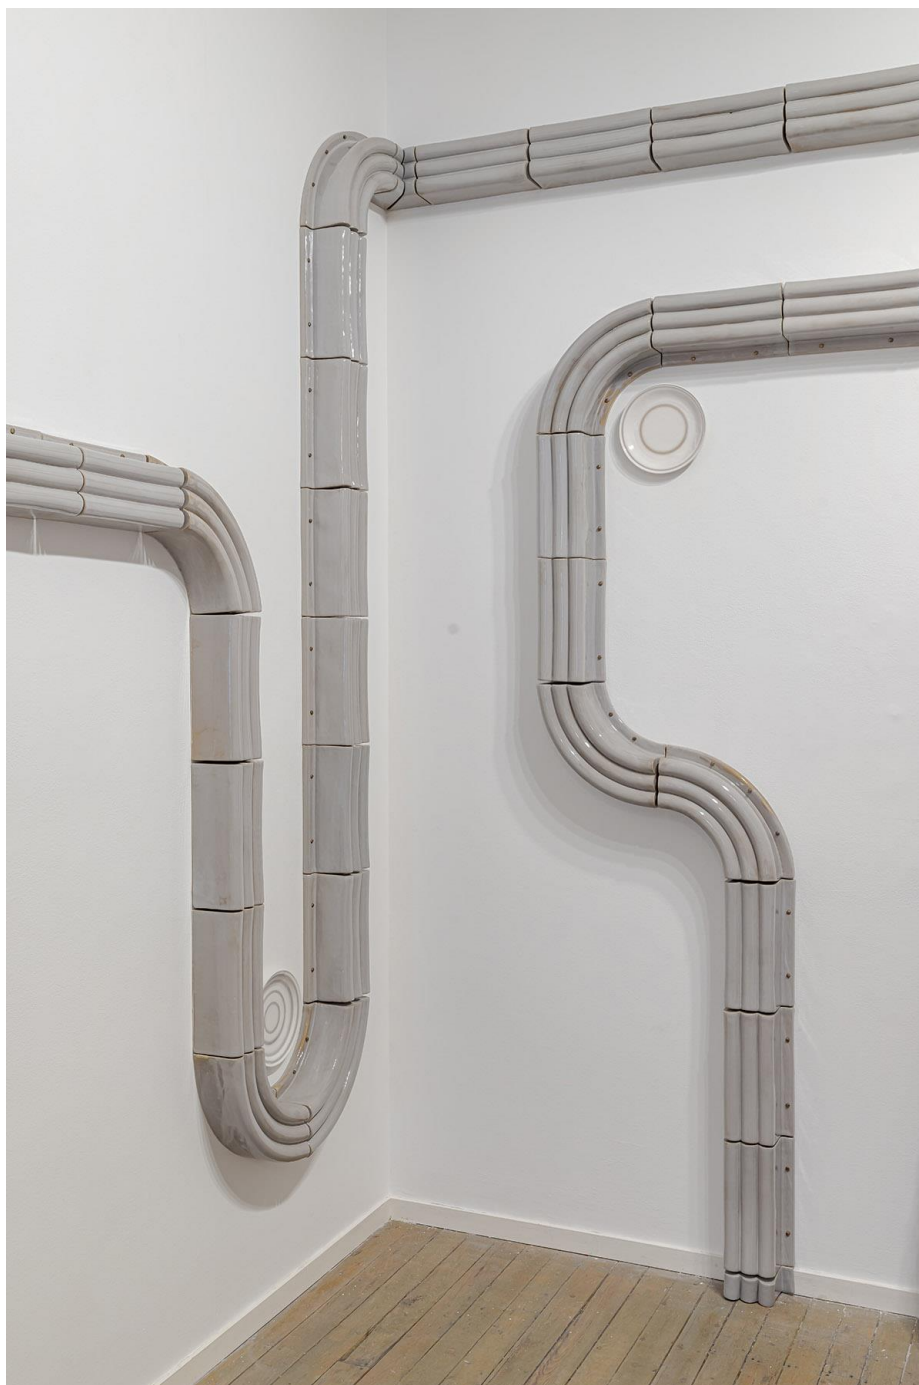

Katie Bethune-Leamen

*Pattern from 19th 'red work' quilt by unknown woman, applied to wall with stencil and airbrush like 1930s spritzdekor ceramics but also the interiors seen in photojournalism from the war in Ukraine-hand-stencilled community centre and home walls, 2023*

pattern and dimensions from 19th c 'red work' quilt, high flow acrylic paint, stencil, airbrush

170 x 153.5 cm

with

*Sculptures of diner plates-red: 01-09, 2023*

moulded and hand formed porcelain, glaze

24 x 24 cm each

powder coated bronze, handblown glass strawberries, cast sterling silver blobby toothpicks

10 x 71 x 28 cm

Katie Bethune-Leamen

*Untitled (Molly left his claw marks on the tree)*, 2023

powder coated bronze, reclaimed blown glass pickles, handwoven bondage rope, cut & polished reclaimed Vancouver Island marble

11.5 x 45.5 x 94 cm

Katie Bethune-Leamen  
*Pickle Fingers*  
installation view, 2023

Katie Bethune-Leamen  
*Pickle Fingers*  
installation view, 2023

Katie Bethune-Leamen  
*The 16th c Aztec hummingbird feather cape-Huitzilquemitl-in  
the holdings of the Vatican, 2023*  
strawberry candy wrappers, thread, ceramic wall hook, glaze, bronze  
211 x 79 x 79 cm