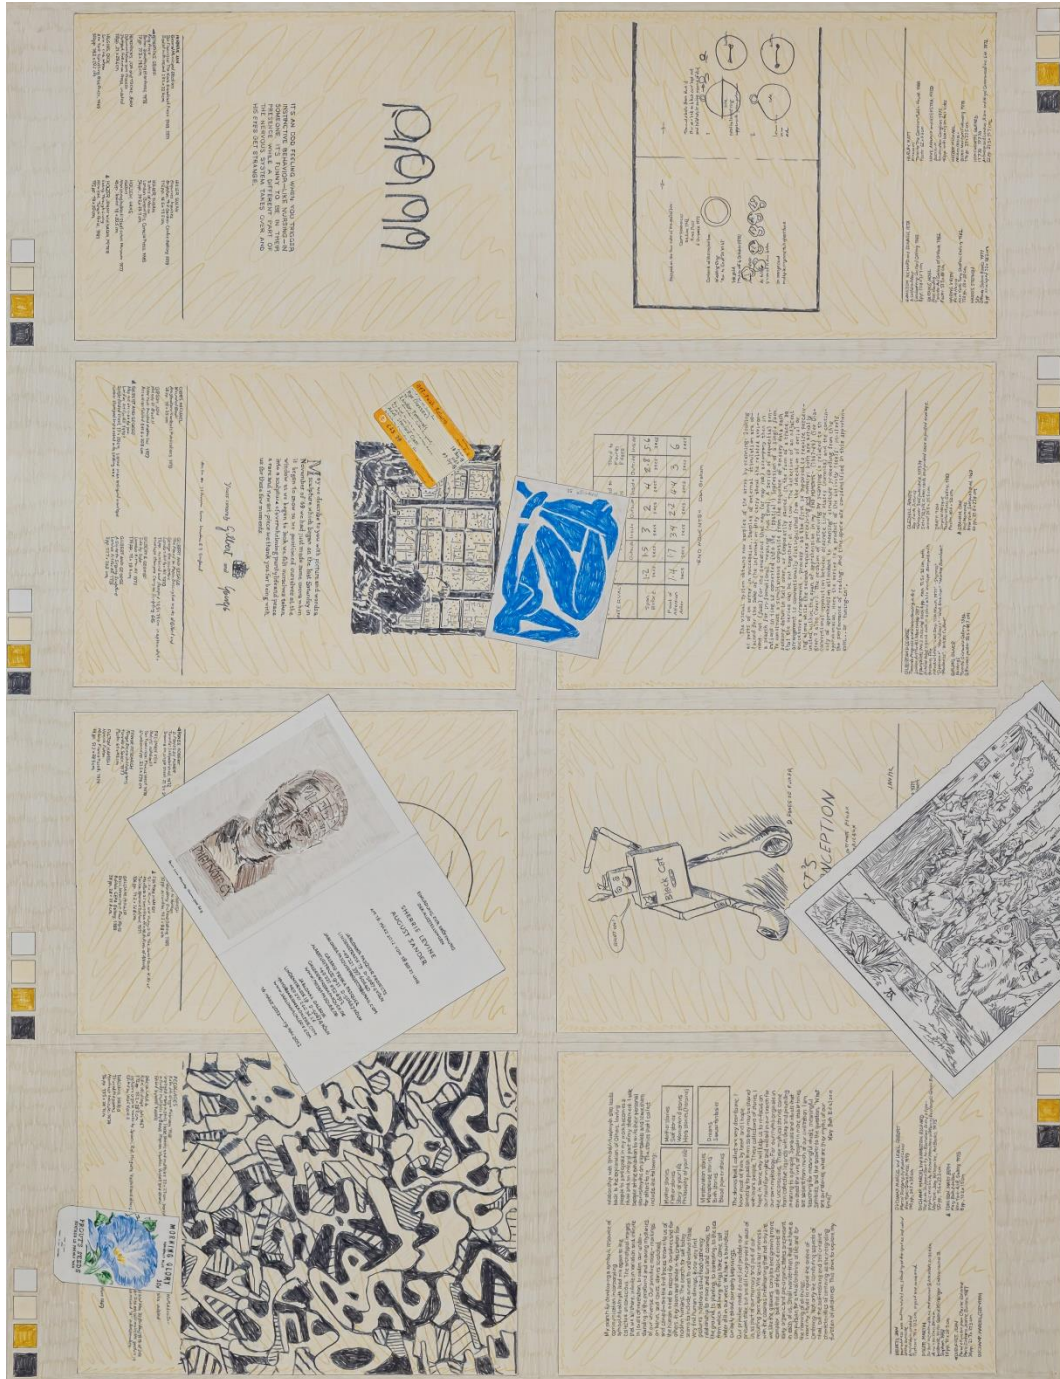

Derek Sullivan
installation view, 2021

Derek Sullivan
 #152, Evidence of the Avant Garde-Ex library, Prism scatter, 2020
 coloured pencil on paper

Derek Sullivan
 #153, *Evidence of the Avant Garde Ex-library, Ragweed chintz*, 2020
 coloured pencil on paper

Derek Sullivan
 #154, Evidence of the Avant Garde Ex-library, Puzzle pieces and
 Lythrum salicaria, 2020
 coloured pencil on paper

Derek Sullivan
 #155, Evidence of the Avant Garde Ex-library, train ticket, seed-
 packet, postcard, invite, Dürer, 2020
 coloured pencil on paper

Derek Sullivan
#156, *Evidence of the Avant Garde-Ex library, Giant Hogweed*, 2020
coloured pencil on paper

Derek Sullivan
 #157, *Evidence of the Avant Garde Ex-library, dandelion and brochures*, 2020-21
 coloured pencil on paper

Derek Sullivan
Every day is the same. Every day is different. (March 3, 2021), 2021
coloured pencil on paper, photograph