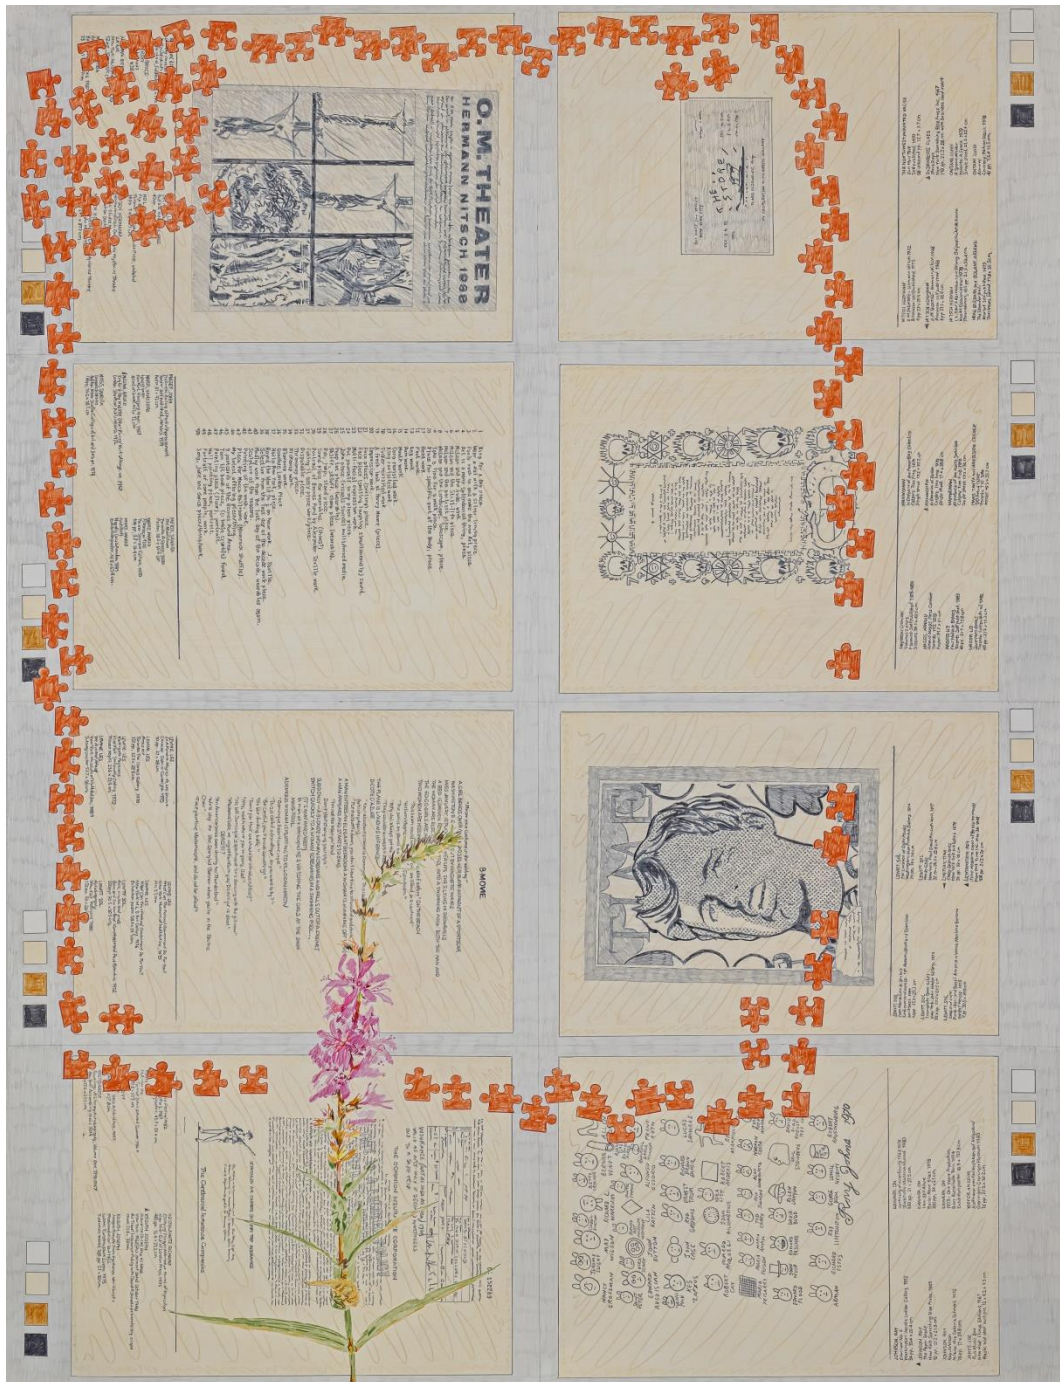

Derek Sullivan
installation view, 2021

Derek Sullivan
 #152, Evidence of the Avant Garde-Ex library, Prism scatter, 2020
 coloured pencil on paper

Derek Sullivan
 #153, *Evidence of the Avant Garde Ex-library, Ragweed chintz*, 2020
 coloured pencil on paper

Derek Sullivan
 #154, Evidence of the Avant Garde Ex-library, Puzzle pieces and
 Lythrum salicaria, 2020
 coloured pencil on paper

Derek Sullivan
 #155, Evidence of the Avant Garde Ex-library, train ticket, seed-
 packet, postcard, invite, Dürer, 2020
 coloured pencil on paper

Derek Sullivan
#156, *Evidence of the Avant Garde-Ex library, Giant Hogweed*, 2020
coloured pencil on paper

Derek Sullivan
 #157, *Evidence of the Avant Garde Ex-library, dandelion and brochures*, 2020-21
 coloured pencil on paper

Derek Sullivan
Every day is the same. Every day is different. (March 3, 2021), 2021
coloured pencil on paper, photograph