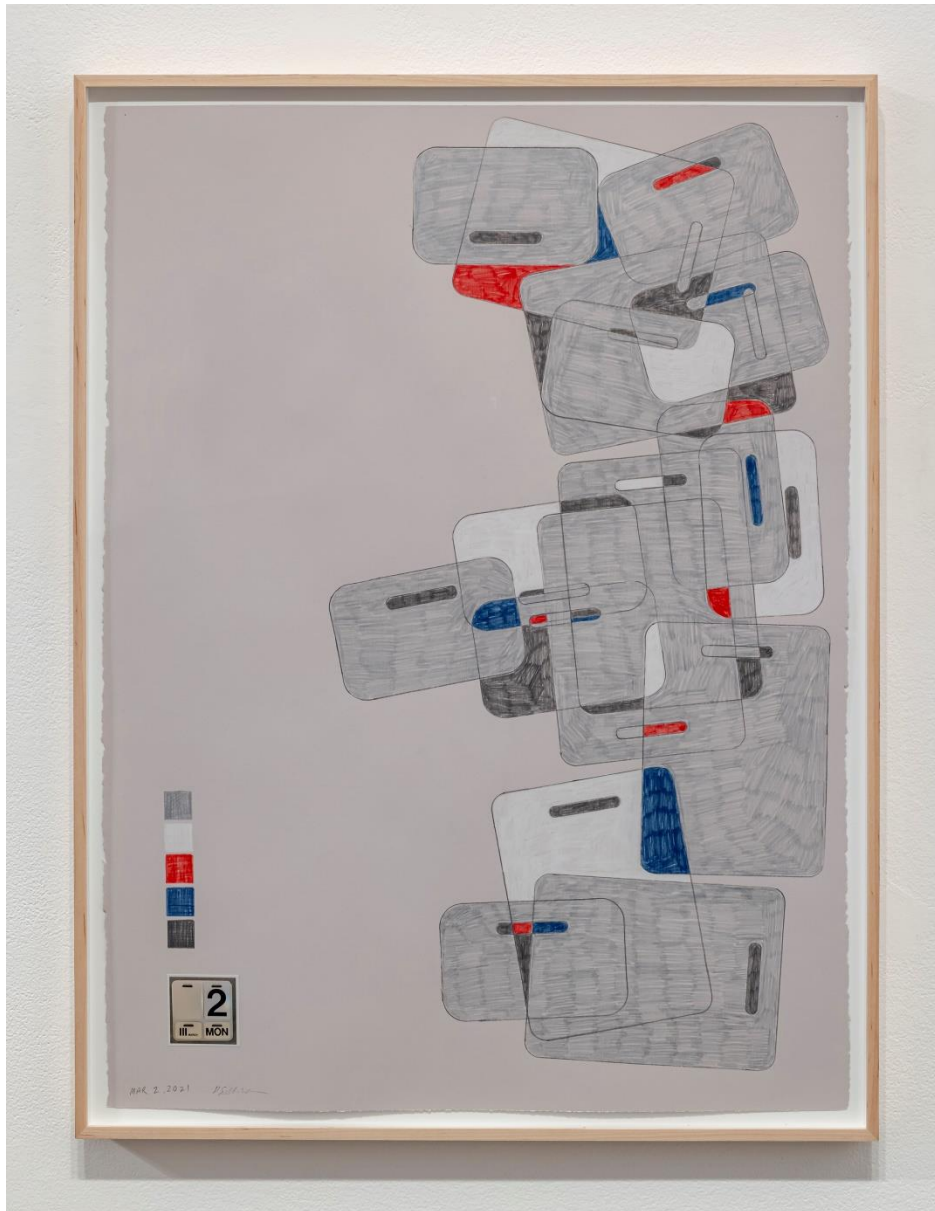

Derek Sullivan
Every day is the same. Every day is different. (March 2, 2021), 2021
coloured pencil on paper, photograph