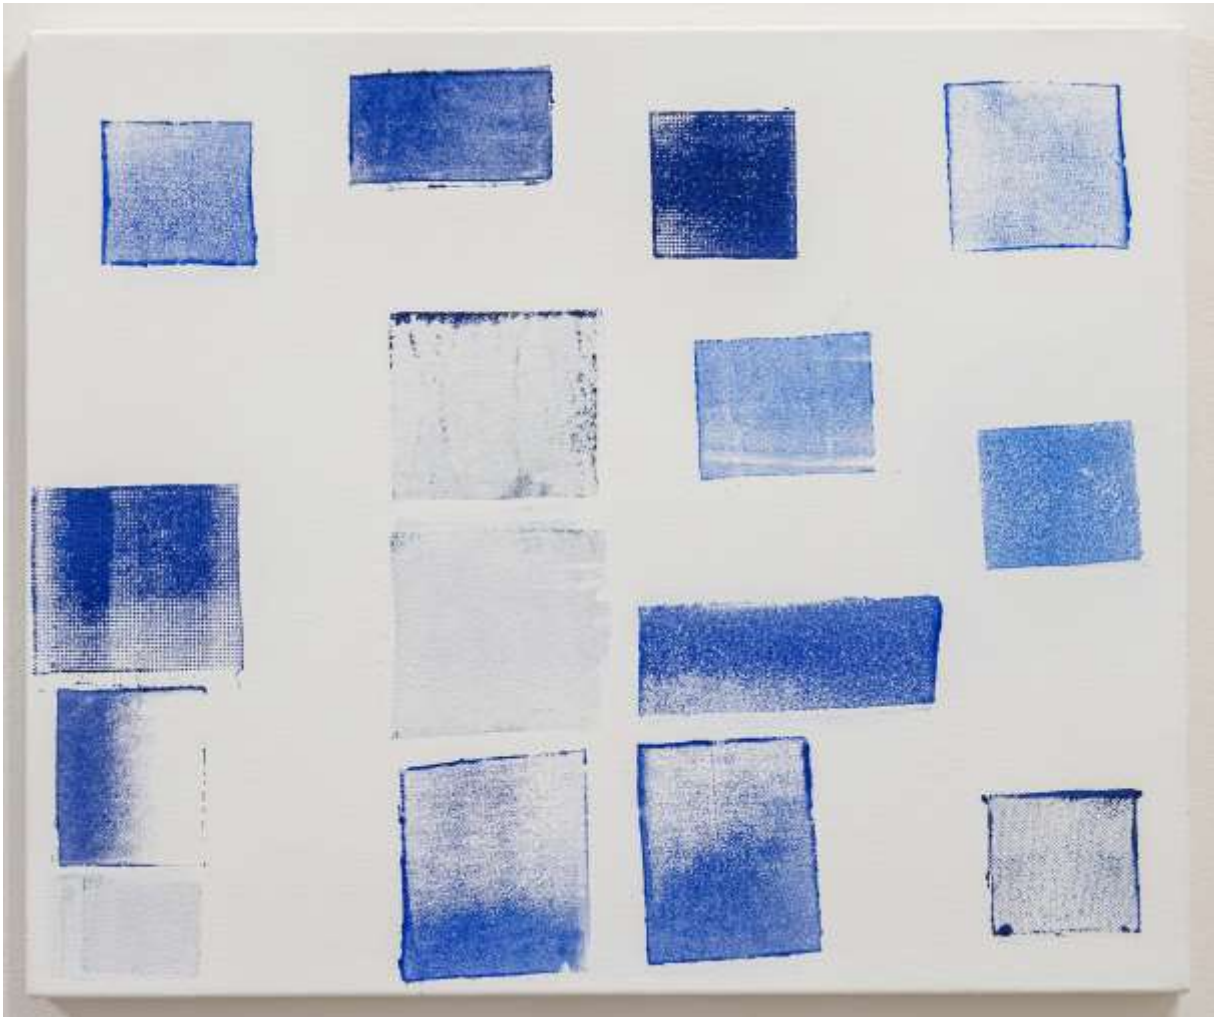

Shirley Wiitasalo
Installation View, 2021

Shirley Wiitasalo
Strand B, 2019
acrylic on canvas
122 x 101.5 cm

Shirley Wiitasalo
Strand R, 2019
acrylic on canvas
122 x 101.5 cm

Shirley Wiitasalo
Strand G, 2019
acrylic on canvas
122 x 101.5 cm

Shirley Wiitasalo
Strand Y, 2019
acrylic on canvas
122 x 101.5 cm

Shirley Wiitasalo
Installation View, 2021

Shirley Wiitasalo
Field, 2020-21
acrylic on canvas
51 x 61 cm

Shirley Wiitasalo
Field, 2020-21
acrylic on canvas
51 x 61 cm