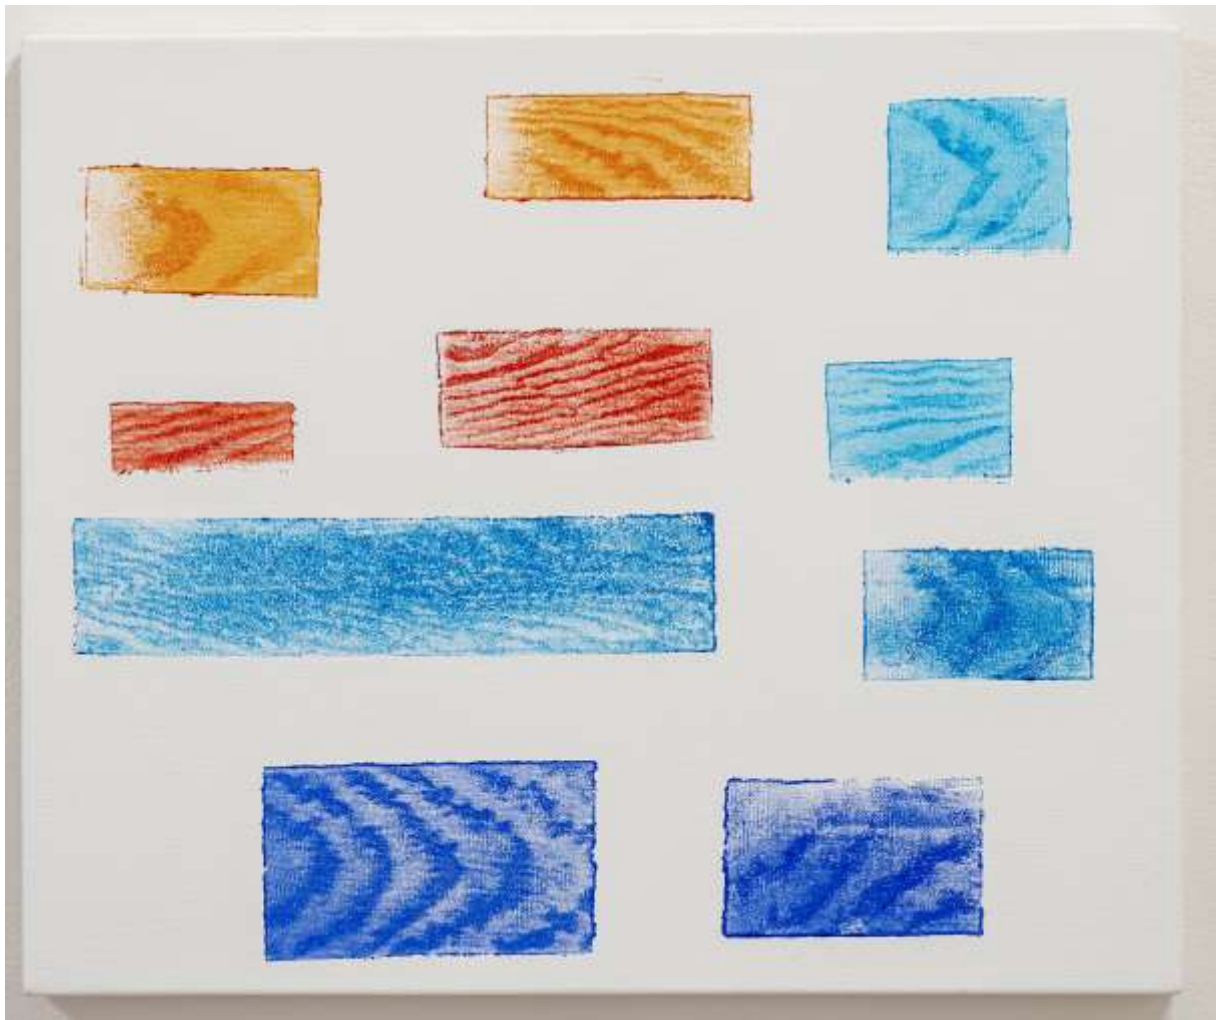

Shirley Wiitasalo
Installation View, 2021

Shirley Wiitasalo
Strand B, 2019
acrylic on canvas
122 x 101.5 cm

Shirley Wiitasalo
Strand R, 2019
acrylic on canvas
122 x 101.5 cm

Shirley Wiitasalo
Strand G, 2019
acrylic on canvas
122 x 101.5 cm

Shirley Wiitasalo
Strand Y, 2019
acrylic on canvas
122 x 101.5 cm

Shirley Wiitasalo
Installation View, 2021

Shirley Wiitasalo
Field, 2020-21
acrylic on canvas
51 x 61 cm

Shirley Wiitasalo
Field, 2020-21
acrylic on canvas
51 x 61 cm