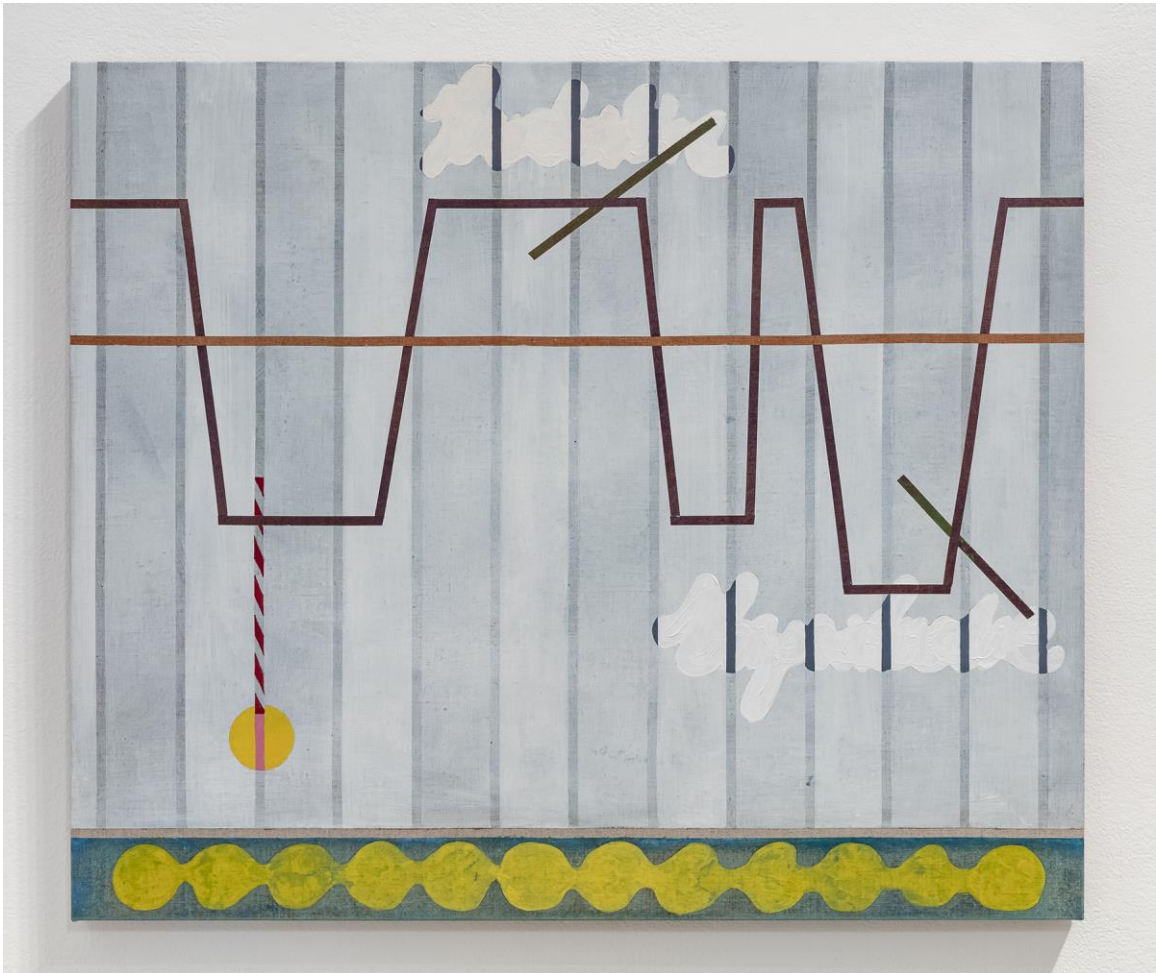

Patrick Howlett
The Growing Pane, 2019
distemper and oil on linen
203 x 178 cm

Patrick Howlett
The Slow Rhythms of Reason
installation view, 2019

Patrick Howlett
The Rising Wedge, 2019
distemper on linen on panel
40.5 x 51 cm

Patrick Howlett
The Whittling Wedge, 2019
distemper on linen on panel
40.5 x 51 cm

Patrick Howlett
The Slow Rhythms of Reason
installation view, 2019

Patrick Howlett
Three Buckets, 2019
distemper and egg tempera on linen on panel
40.5 x 51 cm

Patrick Howlett
The Clothes Line, 2019
distemper and oil on linen
200.5 x 175 cm

Patrick Howlett
The Energy Line, 2019
distemper, egg tempera and oil on linen on panel
56 x 66 cm

Patrick Howlett
The Less Than Twelve Month Year, 2019
distemper, tempera and oil on linen on panel
56 x 66 cm

Patrick Howlett
The Loud Hailer, 2019
distemper, egg tempera and oil on linen on panel
56 x 66 cm

Patrick Howlett
The Slow Rhythms of Reason
installation view, 2019