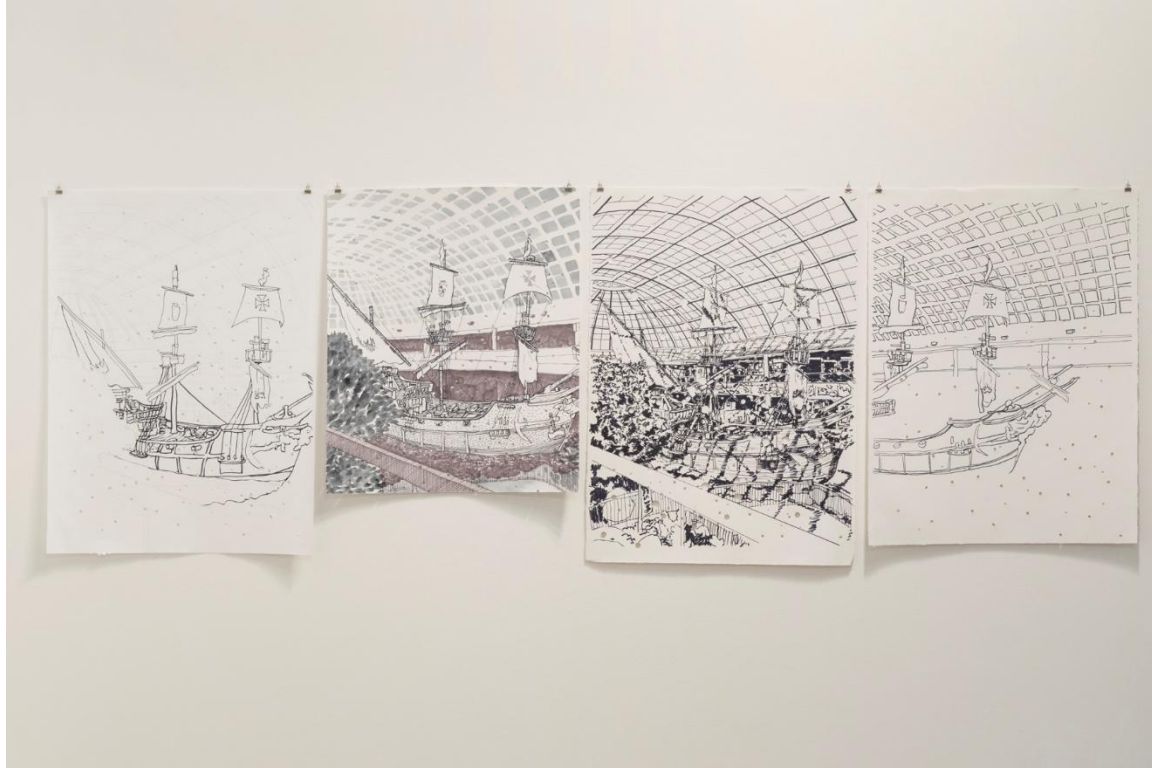

Oliver Husain
French Exit
installation view, 2018

Oliver Husain
French Exit
installation view, 2018

Oliver Husain
French Exit
installation view, 2018

Oliver Husain
French Exit
installation view, 2018

Oliver Husain
French Exit
installation view, 2018

Oliver Husain
French Exit
 installation view, 2018

Oliver Husain
WEM Panorama (Epilogue for Isla Santa Maria 3D), 2018
inkjet prints, water colour, ink, water colour paper

Oliver Husain
installation view, 2018

Oliver Husain
WEM Panorama (Epilogue for Isla Santa Maria 3D)
detail view, 2018

Oliver Husain
detail view, 2018

Oliver Husain
Study for WEM Panorama, 2018
water colour, ink, water colour paper

Oliver Husain
French Exit
installation view, 2018

Oliver Husain
French Exit
installation view, 2018