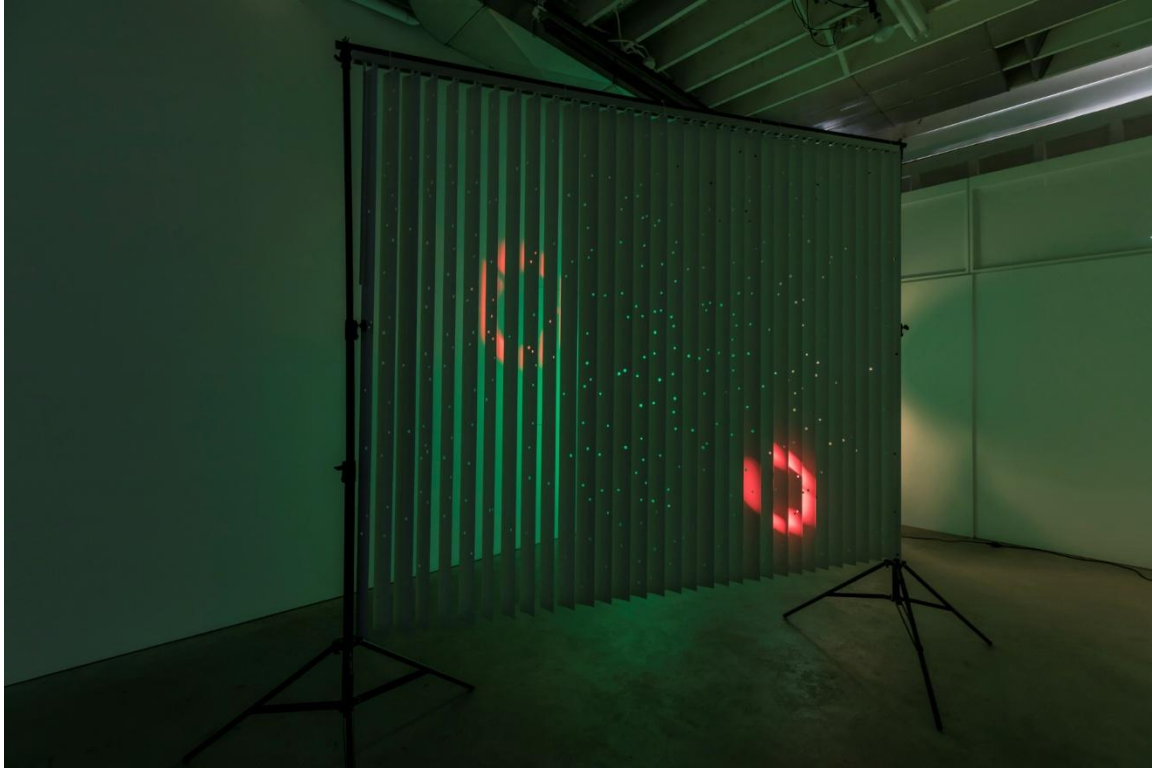

Oliver Husain
French Exit
installation view, 2018

Oliver Husain
French Exit
installation view, 2018

Oliver Husain
French Exit
installation view, 2018

Oliver Husain
French Exit
installation view, 2018

Oliver Husain
French Exit
installation view, 2018

Oliver Husain
French Exit
 installation view, 2018

Oliver Husain
WEM Panorama (Epilogue for Isla Santa Maria 3D), 2018
inkjet prints, water colour, ink, water colour paper

Oliver Husain
installation view, 2018

Oliver Husain
WEM Panorama (Epilogue for Isla Santa Maria 3D)
detail view, 2018

Oliver Husain
detail view, 2018

Oliver Husain
Study for WEM Panorama, 2018
water colour, ink, water colour paper

Oliver Husain
French Exit
installation view, 2018